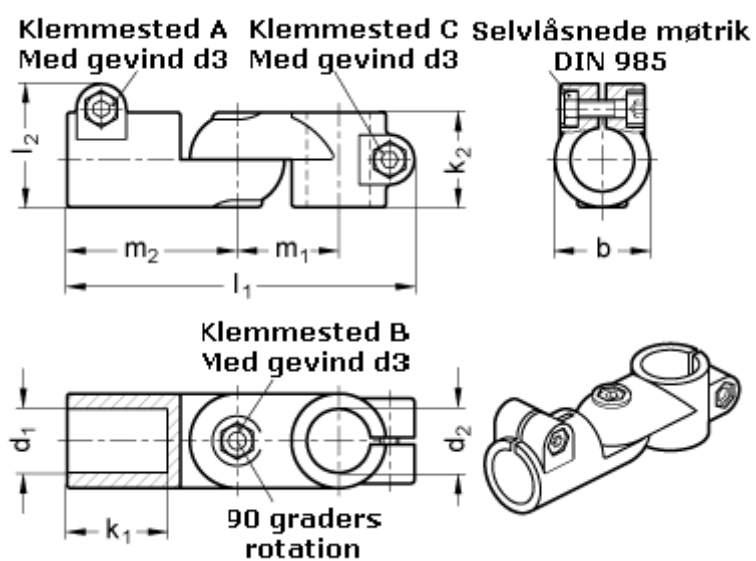

Article number: 20284B50B45T2SW

Description: E+G Swivel connector joint
GN284-B50-B45-2-SW

Measures

$b = 65$

$m_1 = 70$

$d_1 = B50$

$m_2 = 115$

$d_2 = B45$

$d_3 = M10$

$k_1 = 74.0$

$k_2 = 65$

$l_1 = 230$

$l_2 = 77.5$